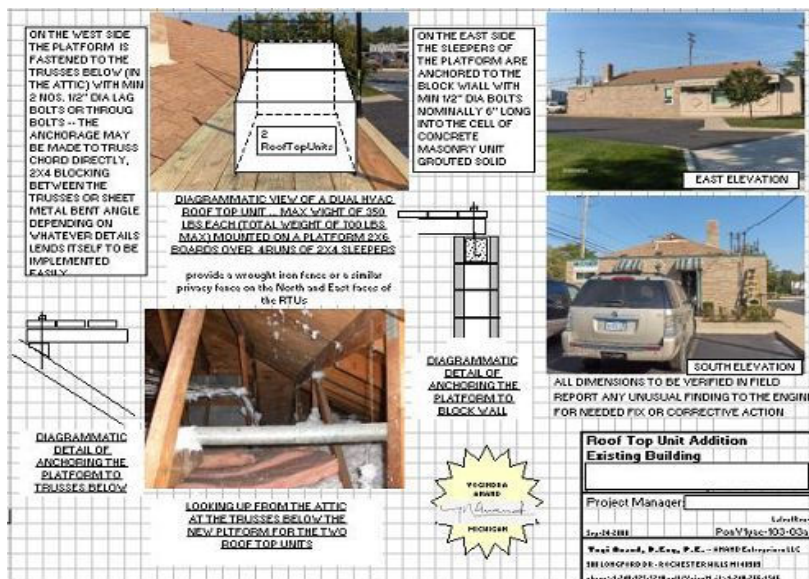

Computers - Education - Engineering - Networking

DUNS# 78-471-2796 FED_ID# B-38-2862208

Sep-24-2008

Our Document:

PonV1yae-101-03d

VASU PONDURI
PNDURI, VASU
1584 CLARENDON ROAD
BLOOMFIELD HILLS MI 48302

email to:
yponduri@hotmail.com
technopunkdetroit@yahoo.com
srgrock43@yahoo.com
bill_braithwaite@comcast.net
gloria.martin@reddi-wall.com

ph_w:734-722-2400(wife's clinic) ph_h: ph_m: 734-306-7110
faxw:734-722-1709 faxh: email vponduri@hotmail.com

Subject **Installing-HVAC-Units-On-Roof-Of-An-Existing-Building-With-Pitched-Roof-Part2-PonV1-101**
Reference ... **Existing Building at 34659 W Michigan Ave in Wayne Michigan**

This is to document Installing-HVAC-Units-On-Roof-Of-An-Existing-Building-With-Pitched-Roof-Part2-PonV1-101 project work as of Sep-24-2008. During my FieldVisit I had taken a number of pictures.

Posted in this report is one picture/sketch. For this project I have posted more information and details on my website.

For additional information on this and other projects visit my website:

<http://www.energysufficientbuild.com>

go to Recent Projects

and look for

this specific project

or use the following link for 1-step access

<http://www.energysufficientbuild.com/Installing-HVAC-Units-On-Roof-Of-An-Existing-Building-With-Pitched-Roof-Part2-PonV1-101.html>

With Best Wishes!

Errors and omissions excepted

Yogi Anand, D.Eng, P.E. Computers - Education - Engineering - Networking updated Sep-2002 Principal / Consultant ANAND Enterprises	308 Longford Drive Rochester Hills MI 48309 USA Phone ..... call me on my Mobile email ..... yogia@hotmail.com Mobile ..... +1-248-766-1546 VoiceMail +1-248-766-1546	LIFE IS ALWAYS UNFOLDING THINGS FOR OUR HIGHEST GOOD! -- it would be great for us to learn and accept that We seldom think -- most of our responses are from our conditioning -- thinking is hard work -- but the rewards of thinking are invaluable If we have a problem -- we have a conflict -- solution to the problem lies in resolving the conflict Nature gives us what we need -- not necessarily what we want -- and we ought to be thankful for it! Learning ought to be fun, enjoyable, and playful -- in environment that is: leading, energizing, actualizing, rewarding, & nurturing Nature is empowering -- if I think I can, or if I think I can't ... I am right!
KINDNESS is CONTAGIOUS yogia@hotmail.com www.energysufficientbuild.com	Insulating CONCRETE FORM Construction CONSULTING